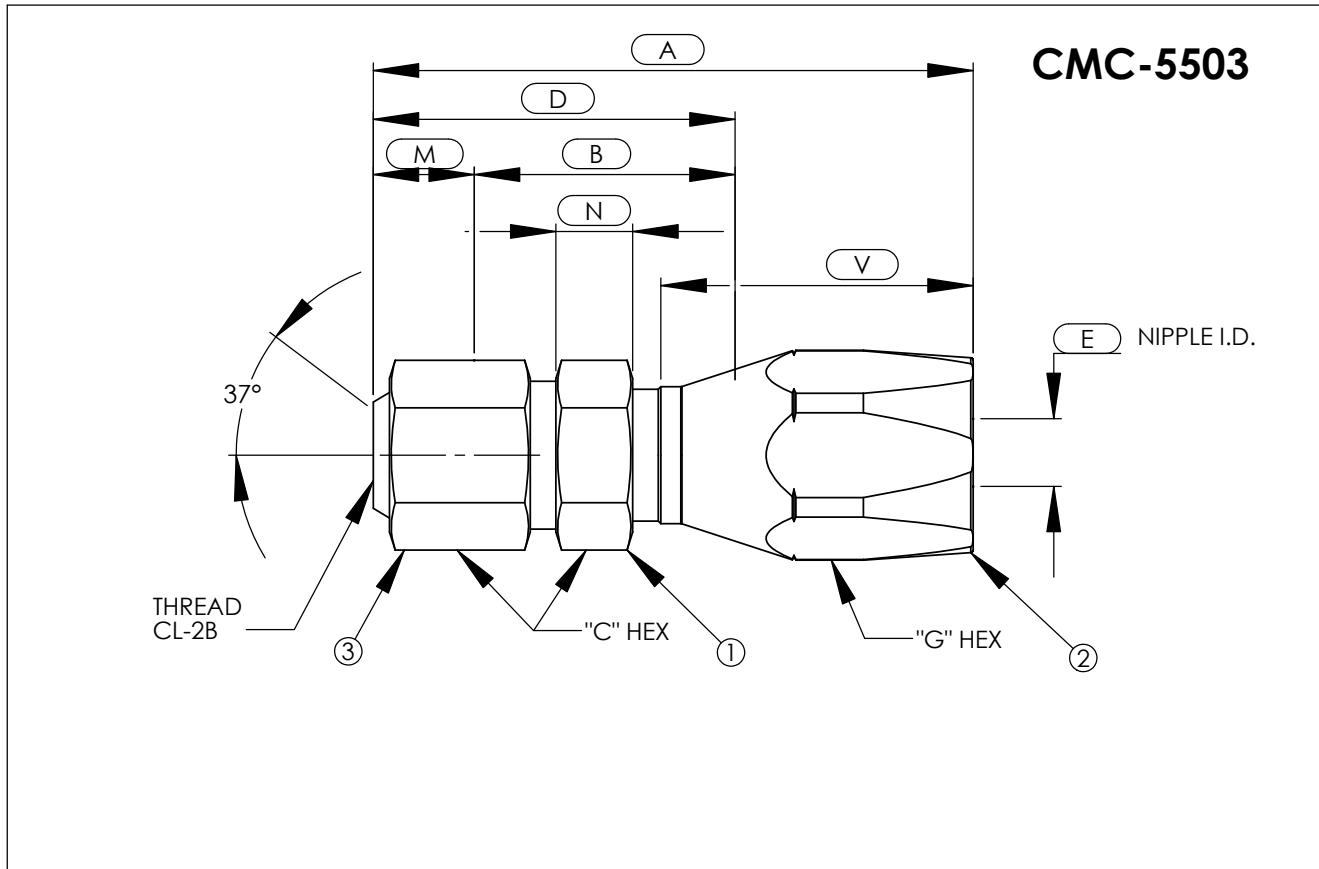

# QPL-24787-12 CMC™ Hose End Fittings

## 37° Flare Female Swivel

For MIL-H-24135/2 Type A, MIL-F-24787/2 Group II Type A

ASSY PART NUMBER	HOSE SIZE	THREAD	A	B	C	D	E	G	M	N	V
CMC-XXX-5503-06-06	3/8	9/16-18	2.98	1.10	0.69	1.51	0.31	1.00	0.40	0.28	1.92
CMC-XXX-5503-08-08	1/2	3/4-16	3.20	1.24	0.88	1.68	0.39	1.12	0.44	0.31	2.01
CMC-XXX-5503-10-08	1/2	7/8-14	3.31	1.28	1.00	1.80	0.39	1.12	0.52	0.31	2.01
CMC-XXX-5503-12-12	3/4	1 1/16-12	3.86	1.42	1.25	1.99	0.61	1.50	0.57	0.38	2.47
CMC-XXX-5503-16-16	1	1 5/16-12	4.48	1.83	1.50	2.43	0.82	1.75	0.60	0.38	2.95

B.O.M.

COMPONENT PART NUMBERS

- ① ALL SIZES-..... NI-5503-(TUBE SIZE)-(HOSE SIZE)-(MATL CODE)
- ② ALL SIZES-..... SO-5003-(SIZE)-(MATL CODE)
- ③ ALL SIZES-..... SWIVEL NUT

-EXAMPLE-  
CMC-XXX-5503-06-06

SEE PAGE 2 FOR ASSY MATERIAL DESIGNATIONS.