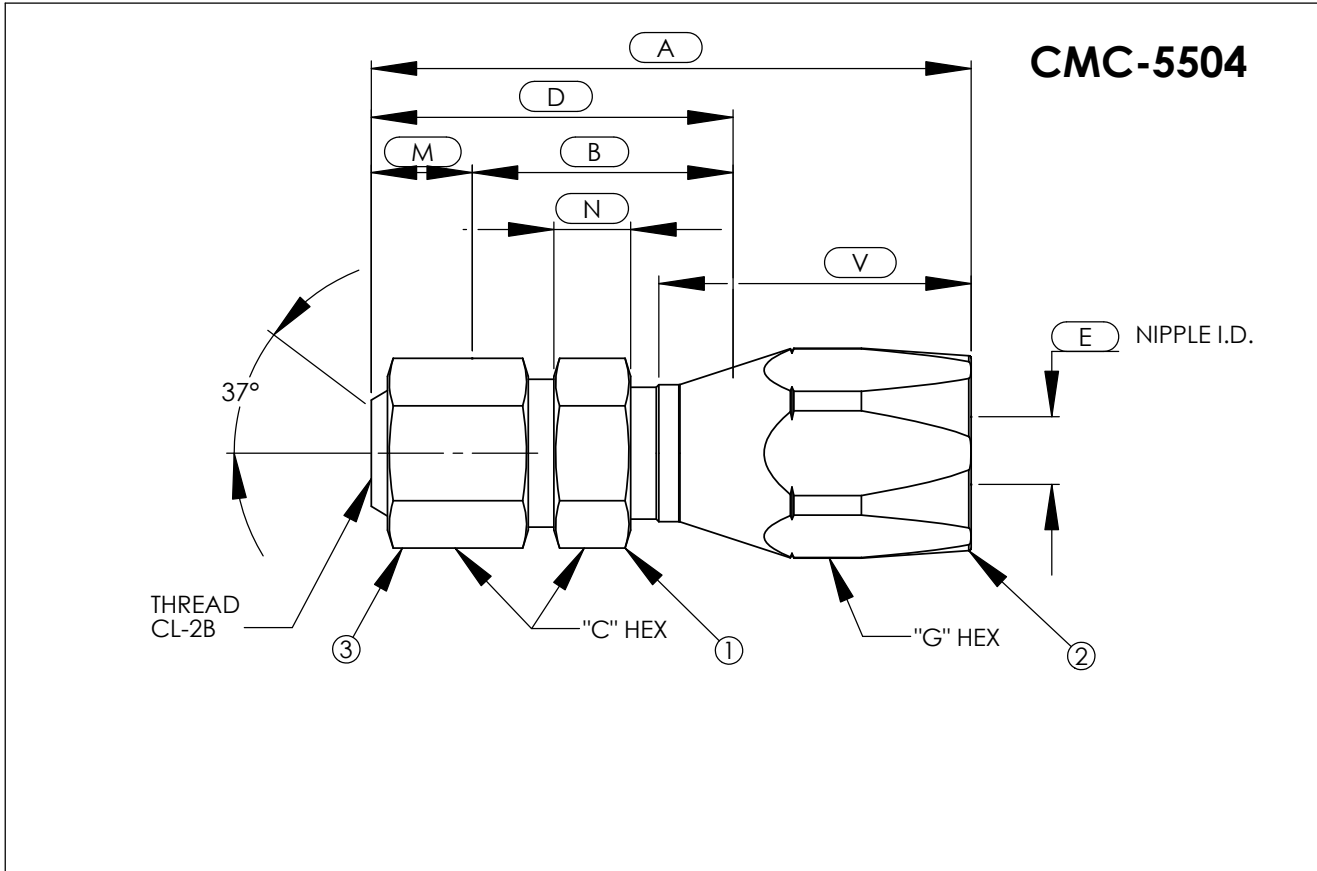

37° Flare Female Swivel

For MIL-H-24135/3 Type AS, MIL-F-24787/2 Group III, Type A

ASSY PART NUMBER	HOSE SIZE	THREAD	A	B	C	D	E	G	M	N	V
CMC-4-5504-16-16	1	1 5/16-12	4.48	1.83	1.50	2.43	0.82	1.81	0.60	0.38	2.95

B.O.M.

COMPONENT PART NUMBERS

- ① ALL SIZES-..... NI-5504-(SIZE)-(HOSE SIZE)-(MATL CODE)
- ② ALL SIZES-..... SO-5004-(SIZE)-(MATL CODE)
- ③ ALL SIZES-..... SWIVEL NUT

-EXAMPLE-  
CMC-XXX-5504-16-16

SEE PAGE 2 FOR ASSY MATERIAL DESIGNATIONS.