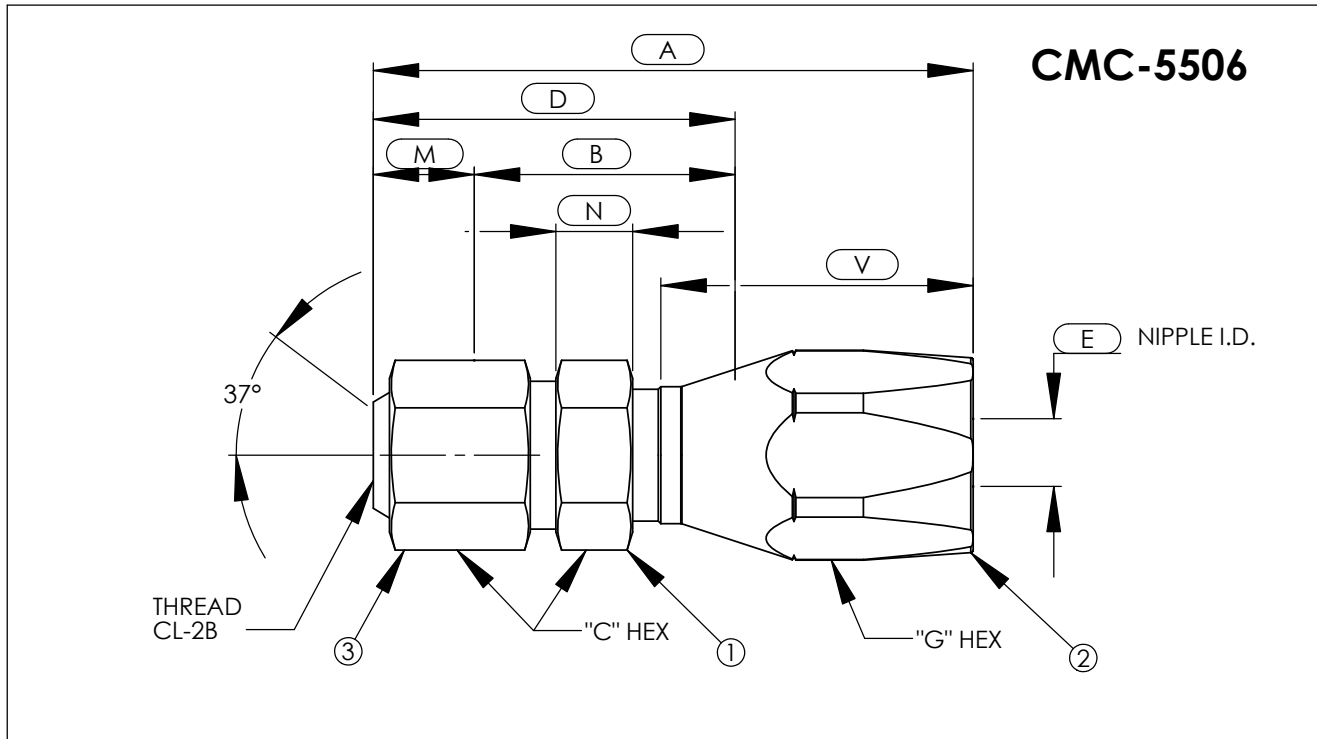

37° Flare Female Swivel

For SAE 100R2 Type AT Hose

ASSY PART NUMBER	HOSE SIZE	THREAD	A	B	C	D	E	G	M	N	V
CMC-XXX-5506-04-04	1/4	7/16-20	2.45	1.16	0.56	1.53	0.28	0.75	0.37	0.22	1.50
CMC-XXX-5506-04-05	1/4	1/2-20	2.53	1.21	0.56	1.61	0.28	0.75	0.40	0.25	1.50
CMC-XXX-5506-06-06	3/8	9/16-18	2.74	1.26	0.69	1.66	0.31	0.94	0.40	0.28	1.72
CMC-XXX-5506-08-08	1/2	3/4-16	3.19	1.48	0.88	1.92	0.39	1.06	0.44	0.31	2.00
CMC-XXX-5506-08-10	1/2	7/8-14	3.30	1.51	1.00	2.03	0.39	1.06	0.52	0.31	2.00
CMC-XXX-5506-12-12	3/4	1 1/16-12	3.53	1.60	1.25	2.17	0.61	1.38	0.57	0.38	2.03
CMC-XXX-5506-16-16	1	1 5/16-12	3.93	1.72	1.50	2.32	0.82	1.75	0.60	0.50	2.37
CMC-XXX-5506-20-20	1 1/4	1 5/8-12	4.78	2.34	2.00	2.98	1.05	2.25	0.64	0.50	3.12
CMC-XXX-5506-24-24	1 1/2	1 7/8-12	5.26	2.44	2.25	3.18	1.28	2.50	0.74	0.50	3.23
CMC-XXX-5506-32-32	2	2 1/2-12	6.44	3.07	2.88	4.00	1.75	3.00	0.93	0.75	3.44

B.O.M.

COMPONENT PART NUMBERS

- ① ALL SIZES-.....NI-5506-(SIZE)-(HOSE SIZE)-(MATL CODE)
- ② ALL SIZES-.....SO-5006-(SIZE)-(MATL CODE)
- ③ ALL SIZES-.....SWIVEL NUT

-EXAMPLE-

CMC-XXX-5506-04-04

SEE PAGE 2 FOR ASSY MATERIAL DESIGNATIONS.