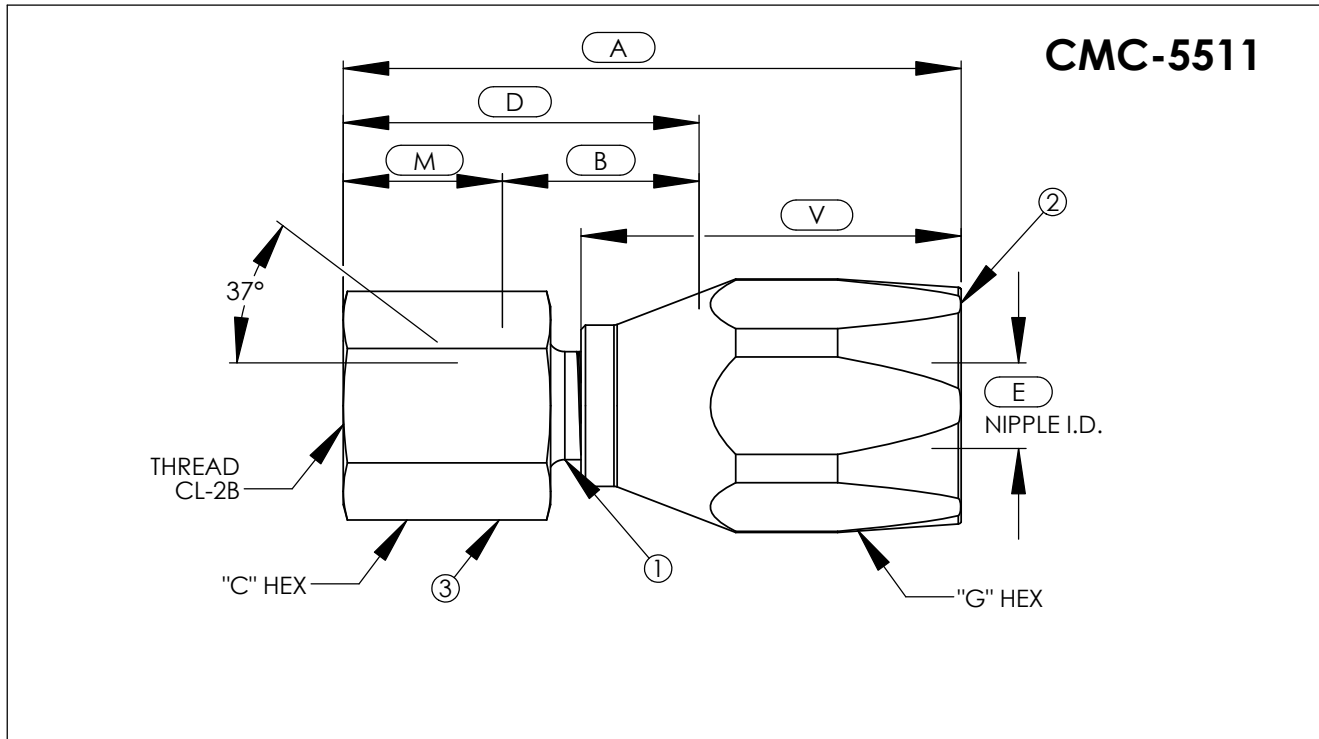

37° Flare Female Swivel (No Hex)

For SAE 100R5 Hose

ASSY PART NUMBER	HOSE SIZE	THREAD	A	B	C	D	E	G	M	V
CMC-XXX-5511-04-04	4	7/16-20	1.75	0.65	0.56	1.00	0.13	0.62	0.35	1.10
CMC-XXX-5511-05-05	5	1/2-20	1.90	0.74	0.62	1.12	0.23	0.69	0.38	1.20
CMC-XXX-5511-06-06	6	9/16-18	2.05	0.77	0.69	1.15	0.30	0.81	0.38	1.30
CMC-XXX-5511-08-08	8	3/4-16	2.52	0.95	0.88	1.38	0.39	0.94	0.43	1.65
CMC-XXX-5511-10-10	10	7/8-14	2.80	1.00	1.00	1.51	0.48	1.12	0.51	1.80
CMC-XXX-5511-12-12	12	1 1/16-12	3.15	1.01	1.25	1.58	0.61	1.25	0.57	2.10
CMC-XXX-5511-16-16	16	1 5/16-12	2.82	0.95	1.50	1.55	0.82	1.44	0.60	1.66
CMC-XXX-5511-20-20	20	1 5/8-12	3.00	1.00	2.00	1.64	1.05	1.75	0.64	1.75
CMC-XXX-5511-24-24	24	1 7/8-12	3.28	1.09	2.25	1.83	1.28	1.94	0.74	1.84
CMC-XXX-5511-32-32	32	2 1/2-12	3.88	1.27	2.88	2.03	1.69	2.50	0.76	2.25

B.O.M.

COMPONENT PART NUMBERS

- ① ALL SIZES-.....NI-5511-(SIZE)-(HOSE SIZE)-(MATL CODE)
- ② ALL SIZES-.....SO-5001-(SIZE)-(MATL CODE)
- ③ ALL SIZES-.....SWIVEL NUT-(TUBE SIZE)-(MATL CODE)

-EXAMPLE-
CMC-XXX-5511-04-04