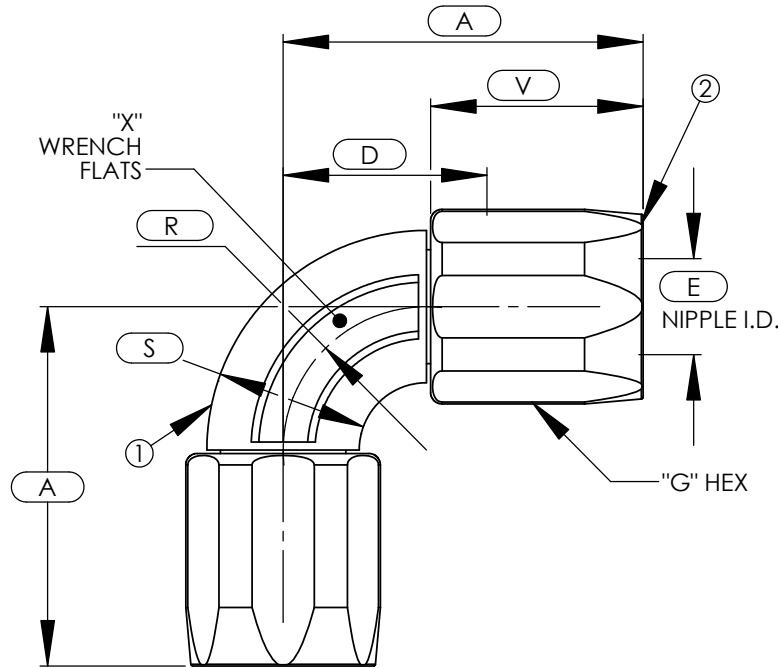

CMC-5311

ASSY PART NUMBER	HOSE SIZE	A	D	E	G	R	S	V	X
CMC-XX-5311-16-16	1	2.80	1.53	0.75	1.44	1.12	1.25	1.66	1.19
CMC-XX-5311-20-20	1 1/4	2.98	1.62	1.00	1.75	1.22	1.62	1.75	1.44
CMC-XX-5311-24-24	1 1/2	3.24	1.78	1.16	1.94	1.38	1.81	1.84	1.69
CMC-XX-5311-32-32	2	3.89	2.05	1.69	2.50	1.62	2.44	2.25	2.25

B.O.M.

COMPONENT PART NUMBERS

- ① ALL SIZES-.....NI-5311-(HOSE SIZE)-(HOSE SIZE)-(MATL CODE)
- ② ALL SIZES-.....SO-5001-(SIZE)-(MATL CODE)

-EXAMPLE-
CMC-XX-5311-16-16

SEE PAGE 2 FOR ASSY MATERIAL DESIGNATIONS.