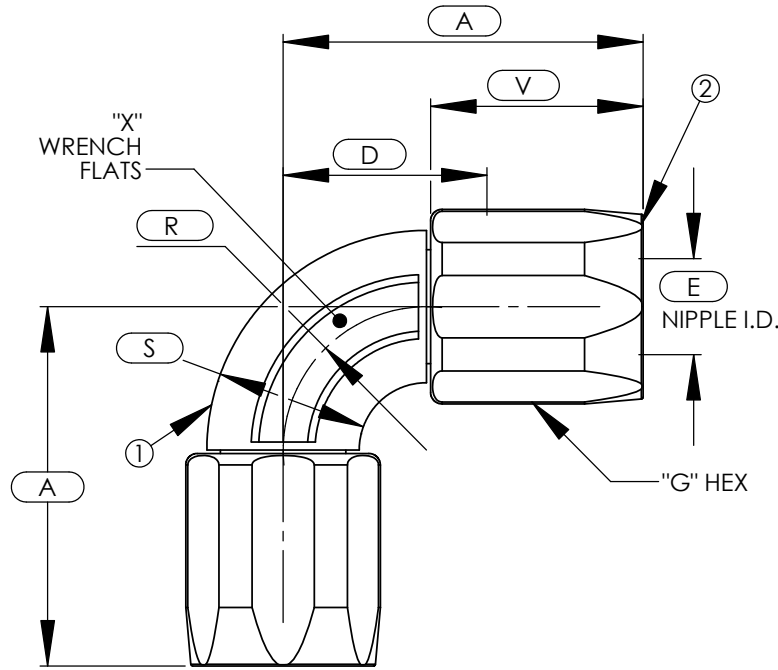

CMC-5311

ASSY PART NUMBER	HOSE SIZE	A	D	E	G	R	S	V	X
CMC-XX-5311-16-16	1	2.80	1.53	0.75	1.44	1.12	1.25	1.66	1.19
CMC-XX-5311-20-20	1 1/4	2.98	1.62	1.00	1.75	1.22	1.62	1.75	1.44
CMC-XX-5311-24-24	1 1/2	3.24	1.78	1.16	1.94	1.38	1.81	1.84	1.69
CMC-XX-5311-32-32	2	3.89	2.05	1.69	2.50	1.62	2.44	2.25	2.25

B.O.M.

COMPONENT PART NUMBERS

- ① ALL SIZES-.....NI-5311-(HOSE SIZE)-(HOSE SIZE)-(MATL CODE)
- ② ALL SIZES-.....SO-5001-(SIZE)-(MATL CODE)

-EXAMPLE-
CMC-XX-5311-16-16

SEE PAGE 2 FOR ASSY MATERIAL DESIGNATIONS.