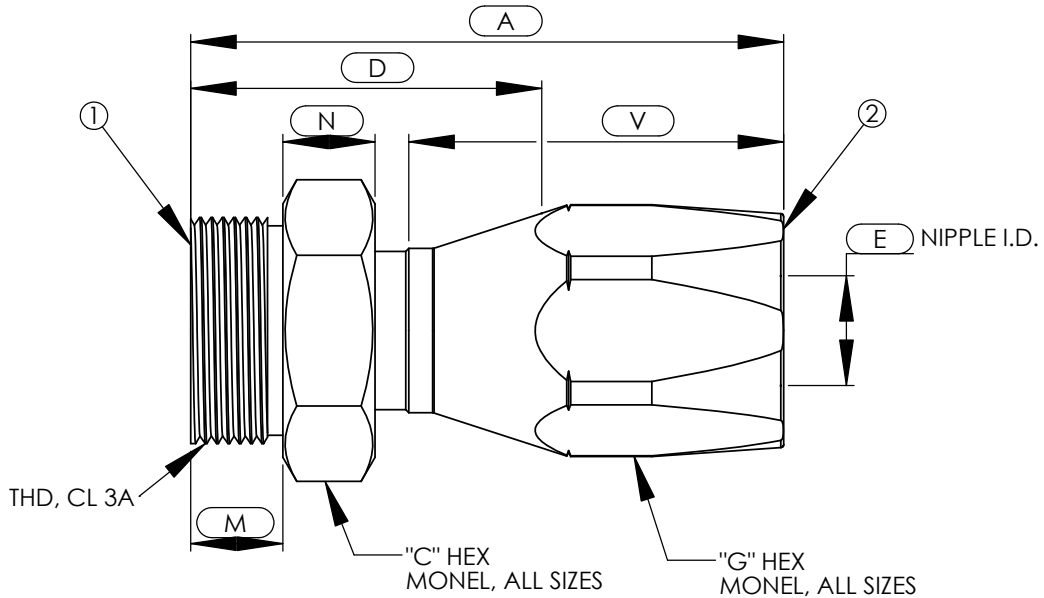

CMC™ Hose End Fittings

Male O-Ring Seal (CPV) Style

For MIL-H-24135/3, Type CS, MIL-F-24787/3 Group III, Type C

CMC-5604

ASSY PART NUMBER	IPS SIZE	THREAD	A	C	D	E	G	M	N	V
CMC-XX-5604-1-16	1	2 5/16-12	4.34	2.38	2.28	0.82	1.81	0.75	0.62	2.95

B.O.M.

COMPONENT PART NUMBERS

- ① ALL SIZES.....NI-5604-(NPS SIZE)-(HOSE SIZE)-(MATL CODE)
- ② ALL SIZES.....SO-5004-(SIZE)-(MATL CODE)

-EXAMPLE-
CMC-XX-5604-1-16

SEE PAGE 2 FOR ASSY MATERIAL DESIGNATIONS.