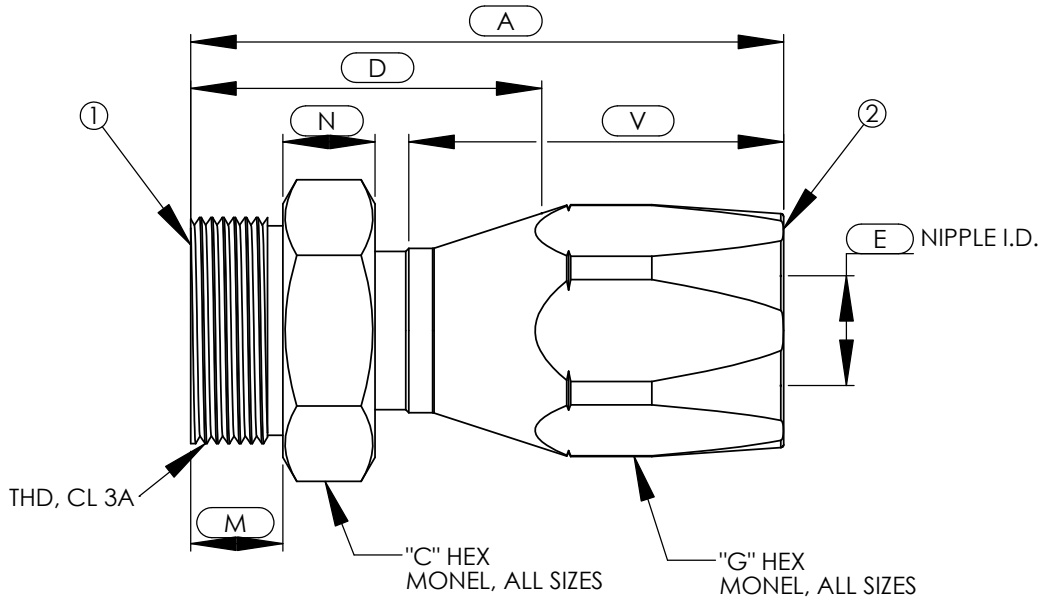

CMC™ Hose End Fittings

Male O-Ring Seal (CPV) Style For MIL-H-24135/3, Type CS, MIL-F-24787/3 Group III, Type C

CMC-5604

| ASSY PART NUMBER | IPS SIZE | THREAD | A | C | D | E | G | M | N | V |
|------------------|----------|-----------|------|------|------|------|------|------|------|------|
| CMC-XX-5604-1-16 | 1 | 2 5/16-12 | 4.34 | 2.38 | 2.28 | 0.82 | 1.81 | 0.75 | 0.62 | 2.95 |

B.O.M.

COMPONENT PART NUMBERS

- ① ALL SIZES.....NI-5604-(NPS SIZE)-(HOSE SIZE)-(MATL CODE)
- ② ALL SIZES.....SO-5004-(SIZE)-(MATL CODE)

-EXAMPLE-
CMC-XX-5604-1-16

SEE PAGE 2 FOR ASSY MATERIAL DESIGNATIONS.