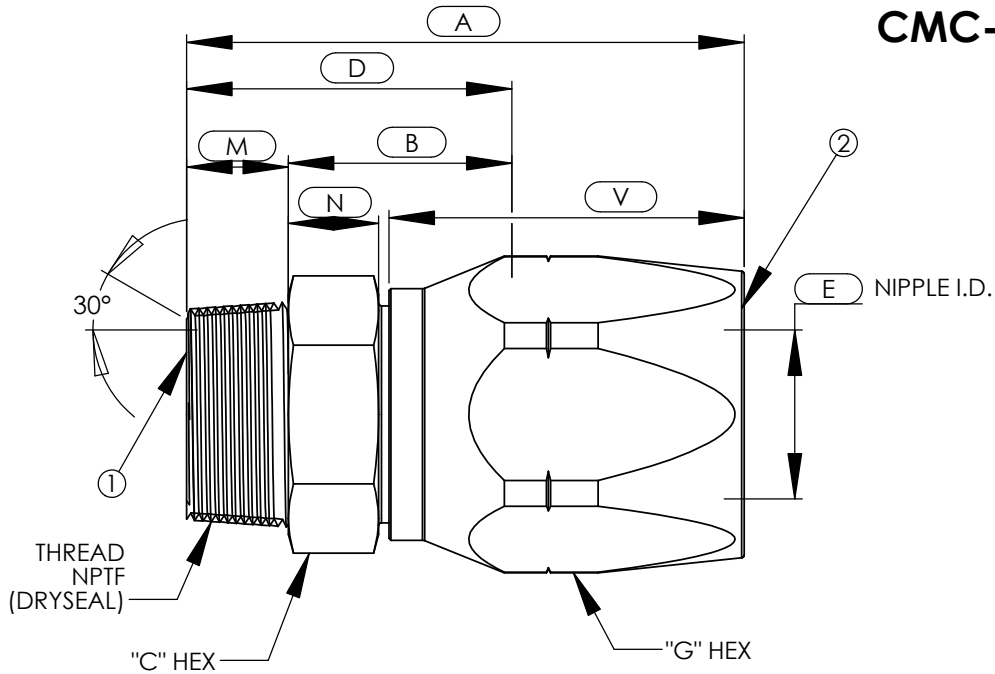

Male Pipe Thread

For MIL-H-24135/2 Hose

CMC-5403

ASSY PART NUMBER	HOSE SIZE	NPT THREAD	A	B	C	D	E	G	M	N	V
CMC-XX-5403-3/8-06	3/8	3/8-18	2.75	0.71	0.69	1.27	0.31	1.00	0.56	0.25	1.92
CMC-XX-5403-1/2-08	1/2	1/2-14	3.09	0.83	0.88	1.58	0.39	1.12	0.75	0.31	2.01
CMC-XX-5403-3/4-12	3/4	3/4-14	3.61	0.99	1.06	1.74	0.61	1.50	0.75	0.38	2.47
CMC-XX-5403-1-16	1	1-11 1/2	4.40	1.41	1.38	2.35	0.82	1.75	0.94	0.50	2.95

B.O.M.

COMPONENT PART NUMBERS

- ① ALL SIZES-..... NI-5403 -(NPT SIZE)-(HOSE SIZE)-(MATERIAL CODE)
- ② ALL SIZES-..... SO-5003-(SIZE)-(MATL CODE)

-EXAMPLE-
CMC-XX-5403-3/8-06

SEE PAGE 2 FOR ASSY MATERIAL DESIGNATIONS.